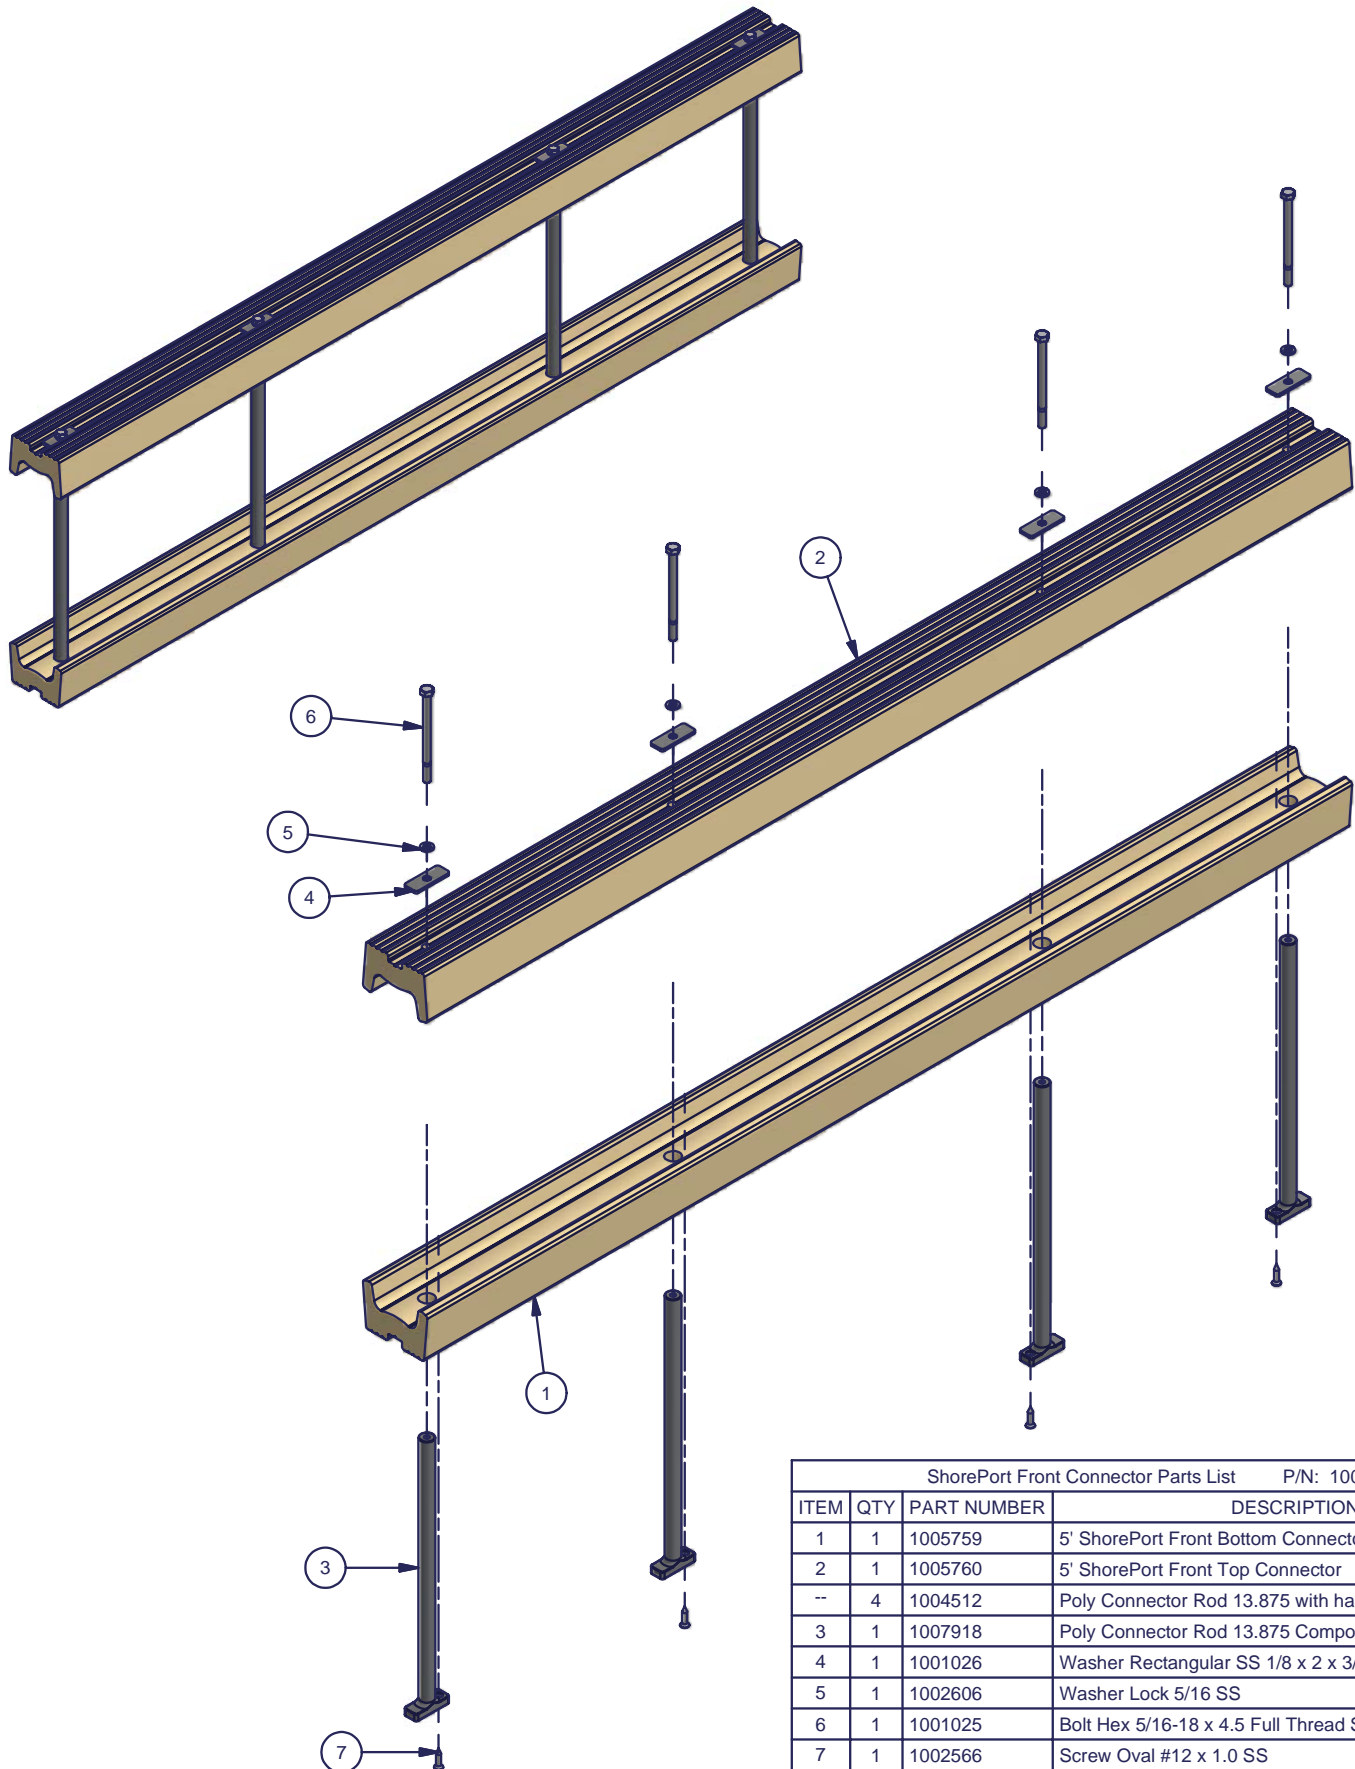

Part # 1007011
ShorePort Front Connector

ShorePort Front Connector Parts List P/N: 1007011			
ITEM	QTY	PART NUMBER	DESCRIPTION
1	1	1005759	5' ShorePort Front Bottom Connector
2	1	1005760	5' ShorePort Front Top Connector
--	4	1004512	Poly Connector Rod 13.875 with hardware (composite)
3	1	1007918	Poly Connector Rod 13.875 Composite
4	1	1001026	Washer Rectangular SS 1/8 x 2 x 3/4
5	1	1002606	Washer Lock 5/16 SS
6	1	1001025	Bolt Hex 5/16-18 x 4.5 Full Thread SS 304
7	1	1002566	Screw Oval #12 x 1.0 SS