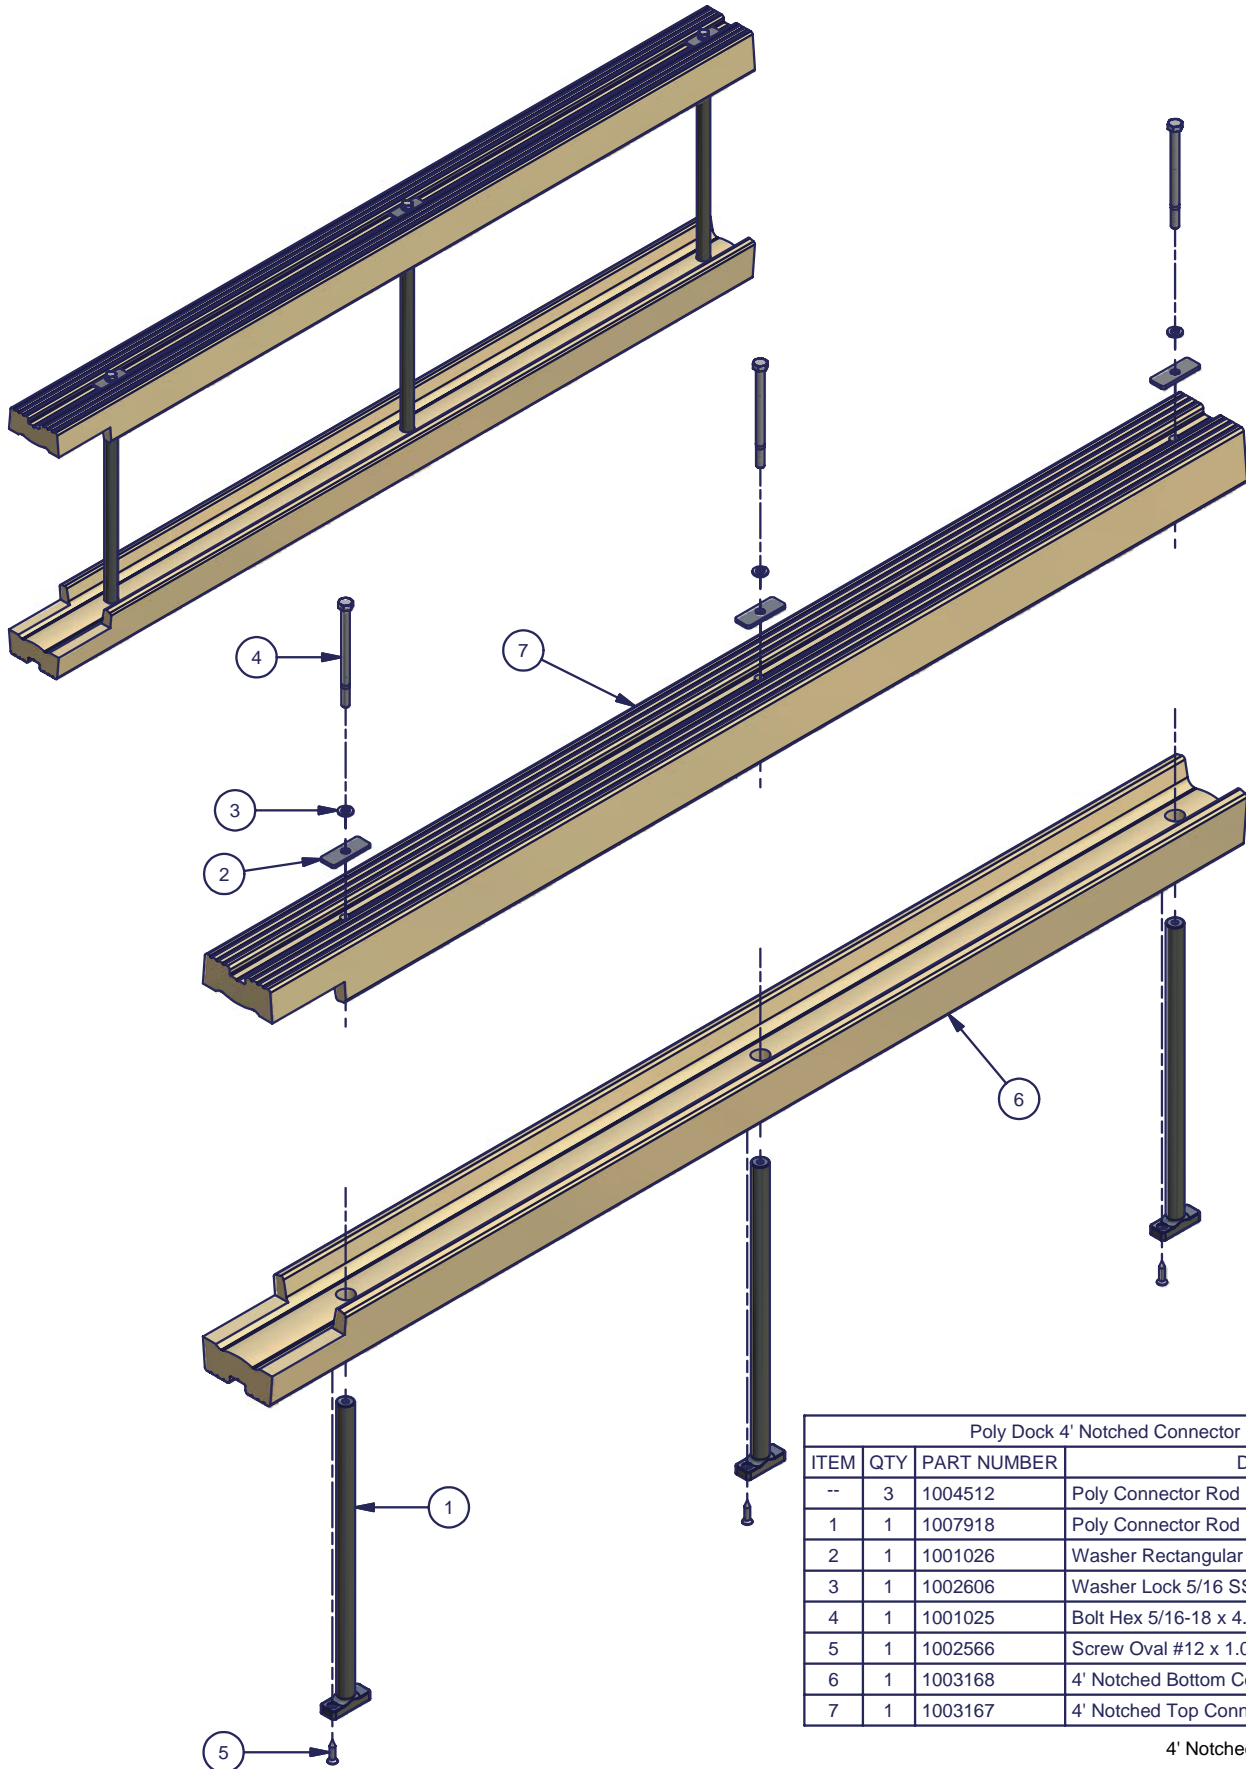

Part # 1003441  
 Poly Dock 4' Notched  
 Connector

Poly Dock 4' Notched Connector P/N: 1003441

ITEM	QTY	PART NUMBER	DESCRIPTION
--	3	1004512	Poly Connector Rod 13.875 with hardware (composite)
1	1	1007918	Poly Connector Rod 13.875 Composite
2	1	1001026	Washer Rectangular SS 1/8 x 2 x 3/4
3	1	1002606	Washer Lock 5/16 SS
4	1	1001025	Bolt Hex 5/16-18 x 4.5 Full Thread SS 304
5	1	1002566	Screw Oval #12 x 1.0 SS
6	1	1003168	4' Notched Bottom Connector
7	1	1003167	4' Notched Top Connector