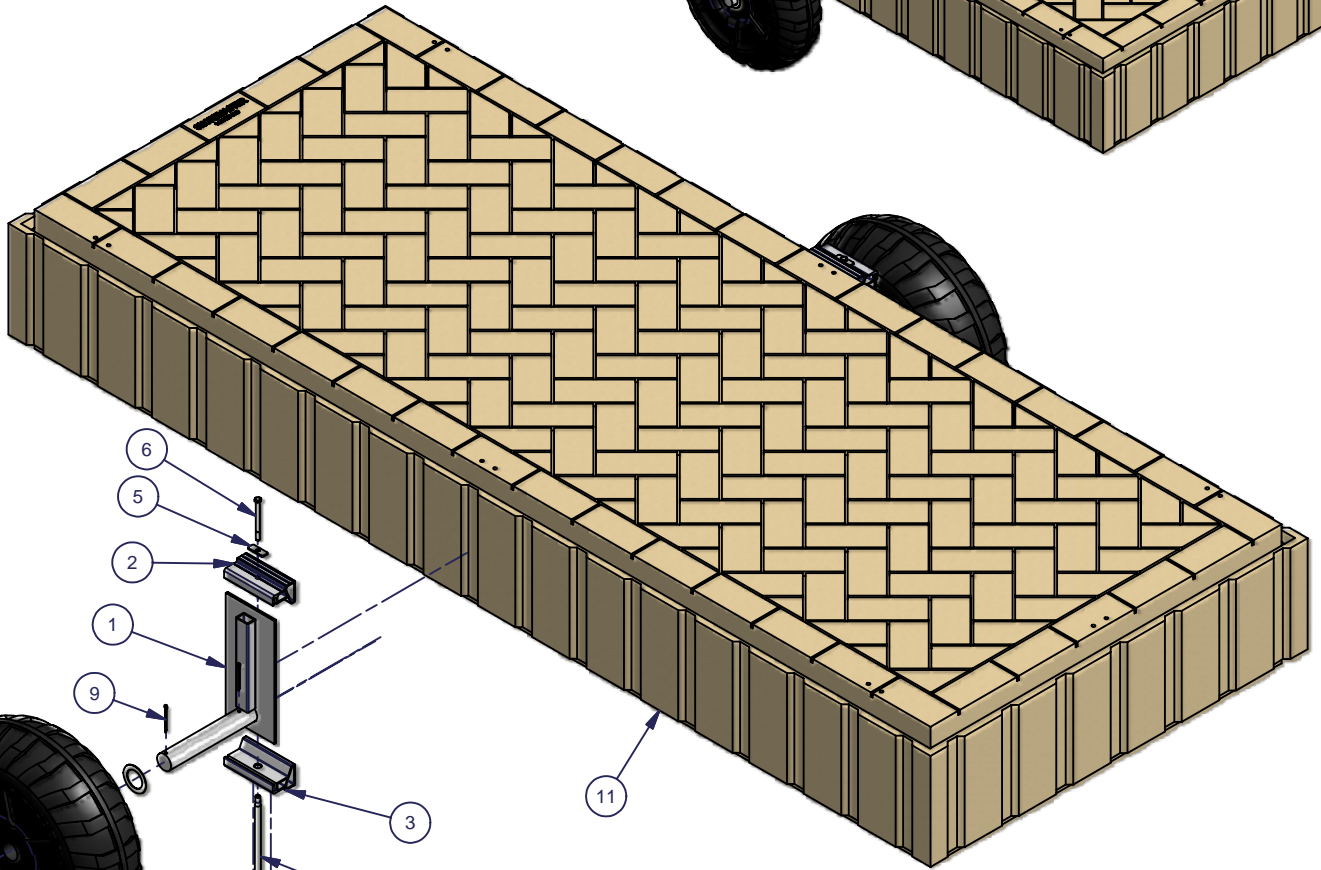

Part # 1006642
 Wheel Caddy Polydock
 (Pair)

Poly Dock Wheel Caddy		P/N: 1006642 (Pair)	
ITEM	QTY	PART NUMBER	DESCRIPTION
1	2	1003741	Poly Dock Wheel Caddy Weldment
2	2	1005729	Top Accessory Connector
3	2	1005728	Bottom Accessory Connector
4	2	1007918	Composite Connector Rod
5	2	1001026	Plate SS - .125" x .75" x 2"
6	2	1001025	Bolt 5/16 X 4.5 SS Full Thread
7	2	1002566	Screw Oval #12 x 1 SS
8	4	1001763	Bushing 2" I.D. X 3" O.D. X 18 GA
9	4	1002569	Pin Cotter 1/4" X 2-1/2"
10	2	--	PLASTIC POLY TIRE (SOLD SEPERATELY)
11	1	--	4' X 10' POLY DOCK (SOLD SEPERATELY)