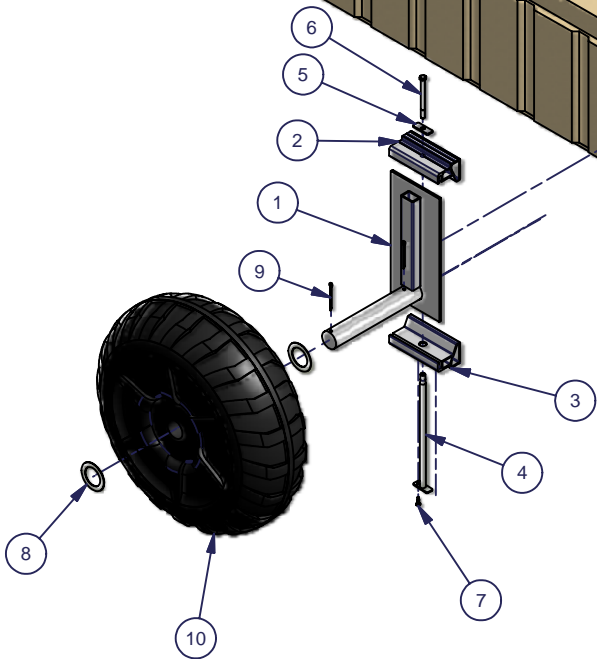

Part # 1006642
 Wheel Caddy Polydock
 (Pair)

Poly Dock Wheel Caddy		P/N: 1006642 (Pair)	
ITEM	QTY	PART NUMBER	DESCRIPTION
1	2	1003741	Poly Dock Wheel Caddy Weldment
2	2	1005729	Top Accessory Connector
3	2	1005728	Bottom Accessory Connector
4	2	1007918	Composite Connector Rod
5	2	1001026	Plate SS - .125" x .75" x 2"
6	2	1001025	Bolt 5/16 X 4.5 SS Full Thread
7	2	1002566	Screw Oval #12 x 1 SS
8	4	1001763	Bushing 2" I.D. X 3" O.D. X 18 GA
9	4	1002569	Pin Cotter 1/4" X 2-1/2"
10	2	--	PLASTIC POLY TIRE (SOLD SEPERATELY)
11	1	--	4' X 10' POLY DOCK (SOLD SEPERATELY)