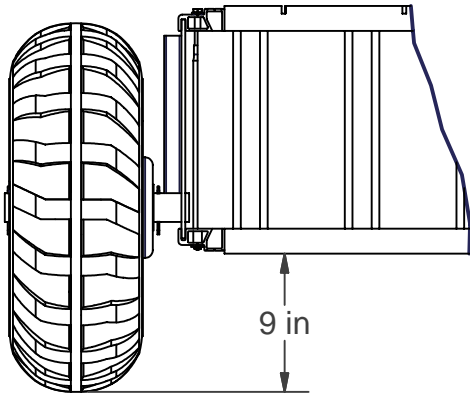

Part # 1006642
 Wheel Caddy Polydock
 (Pair)

Poly Dock Wheel Caddy		P/N: 1006642 (Pair)	
ITEM	QTY	PART NUMBER	DESCRIPTION
1	2	1003741	Poly Dock Wheel Caddy Weldment
2	2	1005729	Top Accessory Connector
3	2	1005728	Bottom Accessory Connector
4	2	1007918	Composite Connector Rod
5	2	1001026	Plate SS - .125" x .75" x 2"
6	2	1001025	Bolt 5/16 X 4.5 SS Full Thread
7	2	1002566	Screw Oval #12 x 1 SS
8	4	1001763	Bushing 2" I.D. X 3" O.D. X 18 GA
9	4	1002569	Pin Cotter 1/4" X 2-1/2"
10	2	--	PLASTIC POLY TIRE (SOLD SEPERATELY)
11	1	--	4' X 10' POLY DOCK (SOLD SEPERATELY)