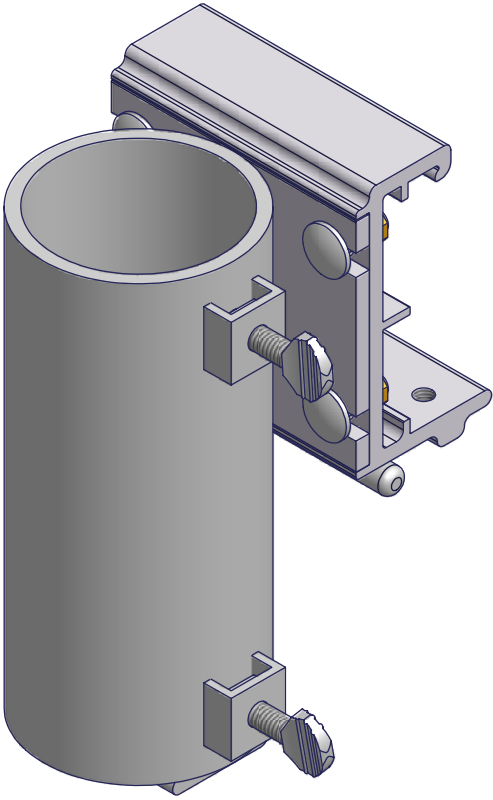

# QC Flag Pole Holder

## Part #: DAQCFLGPH

**Note:** QC Flag pole holder will be attached to one of four different type of Accessory Dock Connectors in order to be attached to your dock. Below is a list of the four different types of docks and the required bracket.

Dock Type	Bracket Part Number
RS4 Dock	DARS4QCAB
RS7 Dock	DARS7QCAB
RS9 Dock	DARS9QCAB
Poly Dock	DAPD05ACC

Connect QC flag pole holder to accessory bracket (Sold Separately) according to accessory bracket instructions.

QC Flag Pole Holder Parts List			P/N: DAQCFLGPH
ITEM	QTY	PART NUMBER	DESCRIPTION
1	1	230016338	QC Flag Pole Holder
2	1	500016341	Bolt Bag QC Flag Pole Holder
2.1	2	MS380112T	BOLT THUMB 3/8 - 16 X 1.5 SS
2.2	2	S380SQNUT	NUT SQUARE 3/8 - 16