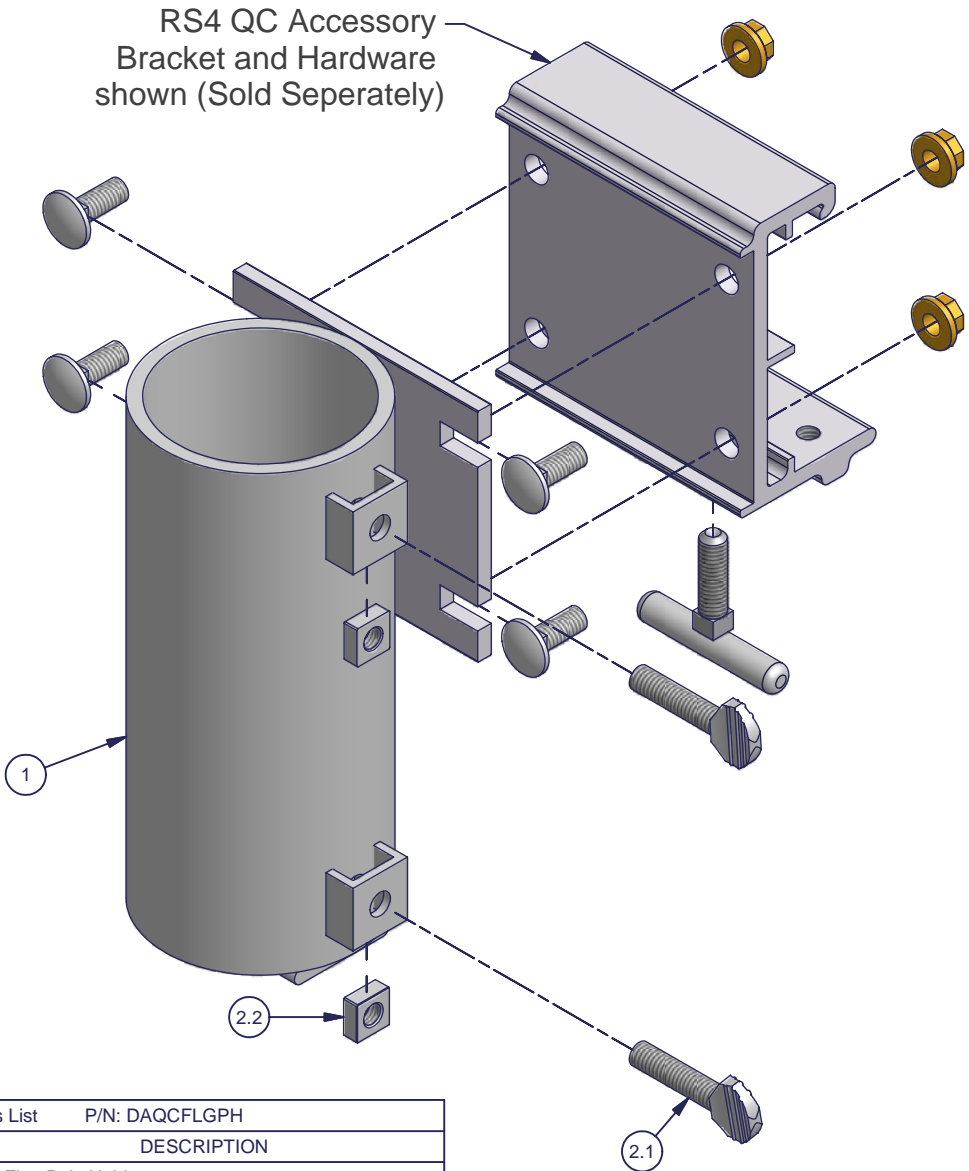

# QC Flag Pole Holder

## Part #: DAQCFLGPH

**Note:** QC Flag pole holder will be attached to one of four different type of Accessory Dock Connectors in order to be attached to your dock. Below is a list of the four different types of docks and the required bracket.

Dock Type	Bracket Part Number
RS4 Dock	DARS4QCAB
RS7 Dock	DARS7QCAB
RS9 Dock	DARS9QCAB
Poly Dock	DAPD05ACC

Connect QC flag pole holder to accessory bracket (Sold Separately) according to accessory bracket instructions.

QC Flag Pole Holder Parts List			P/N: DAQCFLGPH
ITEM	QTY	PART NUMBER	DESCRIPTION
1	1	230016338	QC Flag Pole Holder
2	1	500016341	Bolt Bag QC Flag Pole Holder
2.1	2	MS380112T	BOLT THUMB 3/8 - 16 X 1.5 SS
2.2	2	S380SQNUT	NUT SQUARE 3/8 - 16