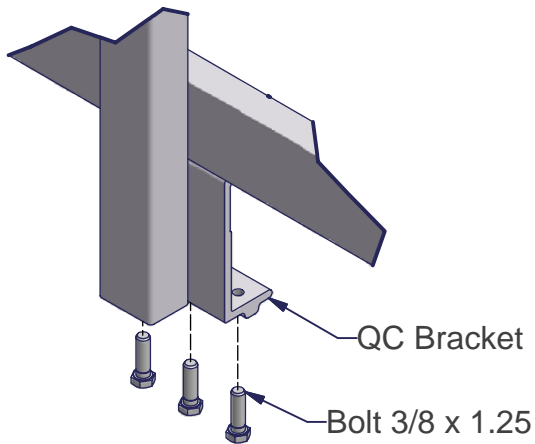

Residential Gangway Part #: 500016873

ITEM	QTY	PART NUMBER	DESCRIPTION
1	1	220016864	Platform Frame 4 x 24 (Shown)
-	1	220016863	Platform Frame 4 x 20
-	1	220016862	Platform Frame 4 x 16
2	2	220016867	Handrail Frame 4 x 24 (Shown)
-	1	220016866	Handrail Frame 4 x 20
-	1	220016865	Handrail Frame 4 x 16
3	42	MS380114B	Bolt 3/8 x 1.25

DETAIL A

Assembly:

Thread one Bolt 3/8 x 1.25 into each of the holes on the QC (Quick-Connect) Brackets of the Handrail Frame - as shown in Detail A.

Place the QC Brackets into the Top Connection Groove of the Platform Frame and pivot the Handrail Frame outward - as shown in Detail B.

Secure the Handrail in place by tightening all of the Bolts 3/8 x 1.25 into the Bottom Connection Groove of the Platform Frame.

DETAIL B