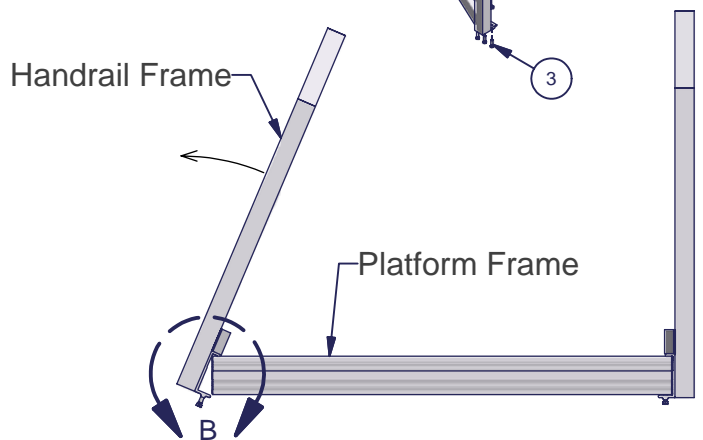

Residential Gangway Part #: 500016873

ITEM	QTY	PART NUMBER	DESCRIPTION
1	1	220016864	Platform Frame 4 x 24 (Shown)
-	1	220016863	Platform Frame 4 x 20
-	1	220016862	Platform Frame 4 x 16
2	2	220016867	Handrail Frame 4 x 24 (Shown)
-	1	220016866	Handrail Frame 4 x 20
-	1	220016865	Handrail Frame 4 x 16
3	42	MS380114B	Bolt 3/8 x 1.25

DETAIL A

Assembly:

Thread one Bolt 3/8 x 1.25 into each of the holes on the QC (Quick-Connect) Brackets of the Handrail Frame - as shown in Detail A.

Place the QC Brackets into the Top Connection Groove of the Platform Frame and pivot the Handrail Frame outward - as shown in Detail B.

Secure the Handrail in place by tightening all of the Bolts 3/8 x 1.25 into the Bottom Connection Groove of the Platform Frame.

DETAIL B