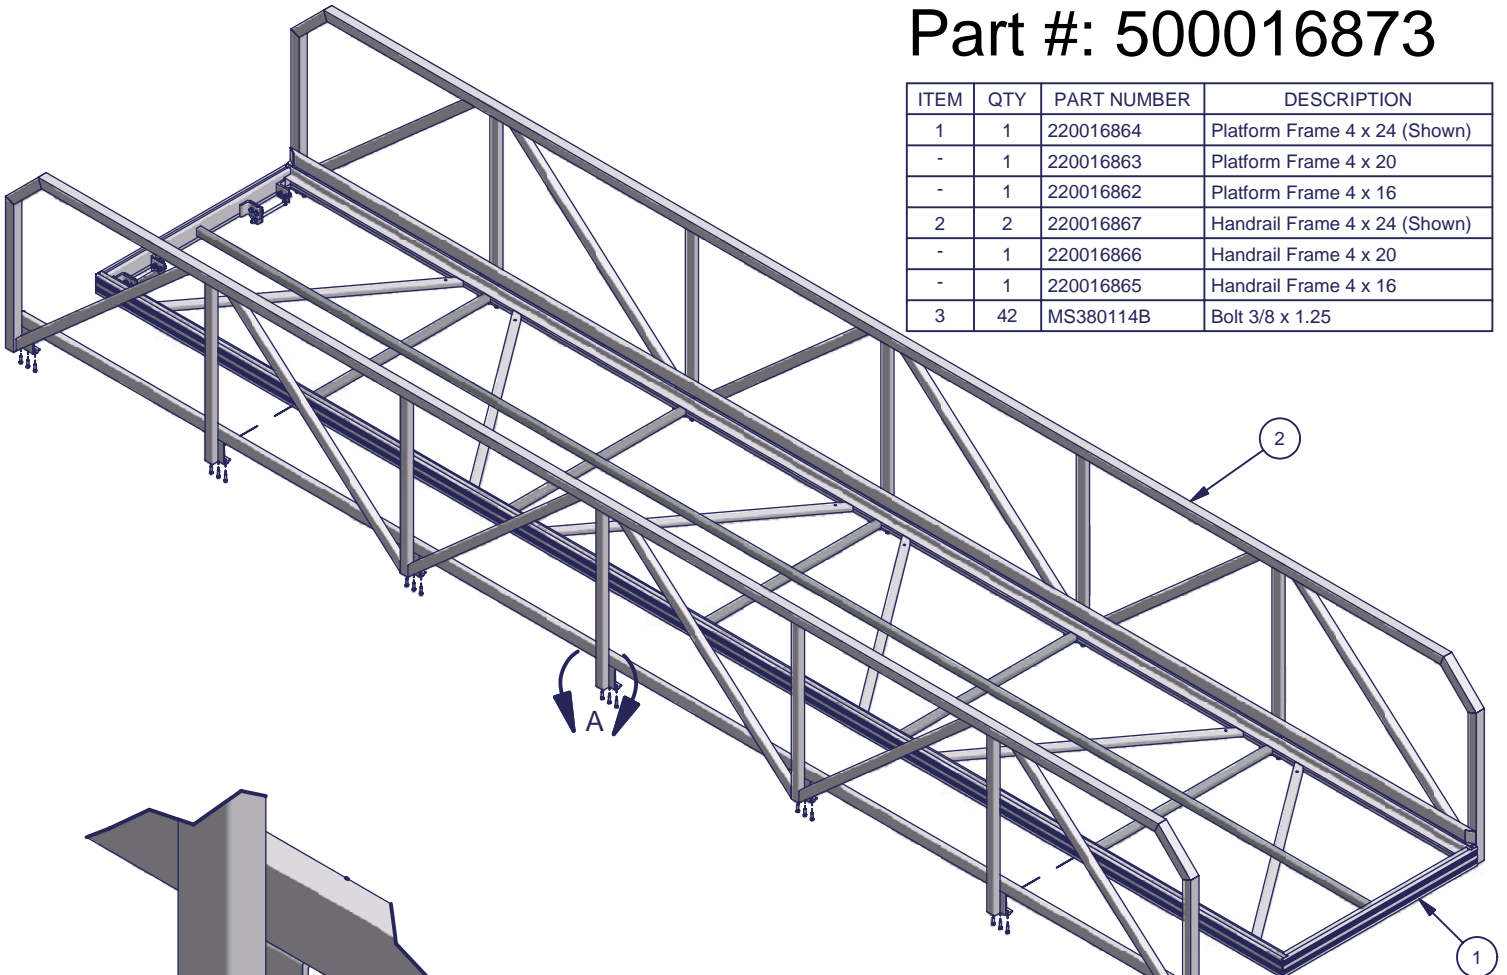

Residential Gangway Part #: 500016873

ITEM	QTY	PART NUMBER	DESCRIPTION
1	1	220016864	Platform Frame 4 x 24 (Shown)
-	1	220016863	Platform Frame 4 x 20
-	1	220016862	Platform Frame 4 x 16
2	2	220016867	Handrail Frame 4 x 24 (Shown)
-	1	220016866	Handrail Frame 4 x 20
-	1	220016865	Handrail Frame 4 x 16
3	42	MS380114B	Bolt 3/8 x 1.25

DETAIL A

Assembly:

Thread one Bolt 3/8 x 1.25 into each of the holes on the QC (Quick-Connect) Brackets of the Handrail Frame - as shown in Detail A.

Place the QC Brackets into the Top Connection Groove of the Platform Frame and pivot the Handrail Frame outward - as shown in Detail B.

Secure the Handrail in place by tightening all of the Bolts 3/8 x 1.25 into the Bottom Connection Groove of the Platform Frame.

DETAIL B