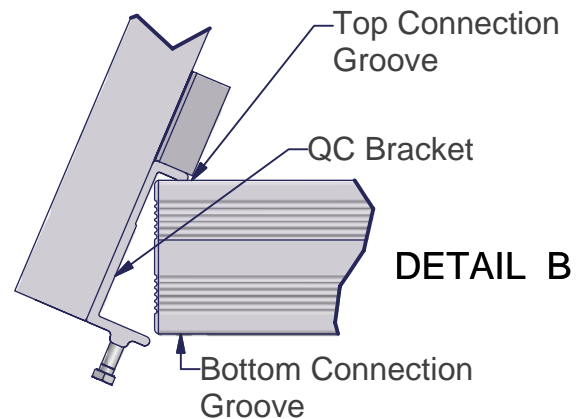

Residential Gangway Part #: 500016873

ITEM	QTY	PART NUMBER	DESCRIPTION
1	1	220016864	Platform Frame 4 x 24 (Shown)
-	1	220016863	Platform Frame 4 x 20
-	1	220016862	Platform Frame 4 x 16
2	2	220016867	Handrail Frame 4 x 24 (Shown)
-	1	220016866	Handrail Frame 4 x 20
-	1	220016865	Handrail Frame 4 x 16
3	42	MS380114B	Bolt 3/8 x 1.25

DETAIL A

Assembly:

Thread one Bolt 3/8 x 1.25 into each of the holes on the QC (Quick-Connect) Brackets of the Handrail Frame - as shown in Detail A.

Place the QC Brackets into the Top Connection Groove of the Platform Frame and pivot the Handrail Frame outward - as shown in Detail B.

Secure the Handrail in place by tightening all of the Bolts 3/8 x 1.25 into the Bottom Connection Groove of the Platform Frame.

DETAIL B