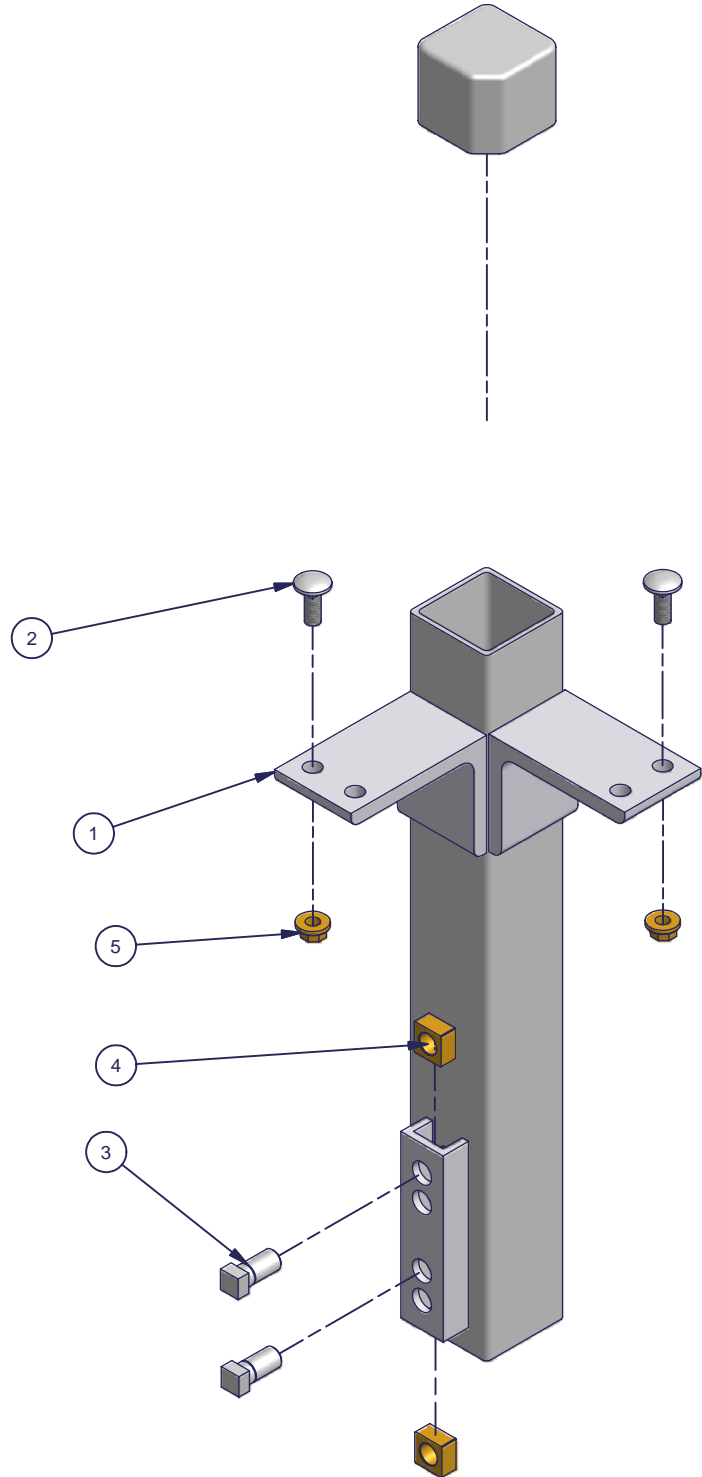

# Part #: 1006539

## Bolt Bag Single Leg Pocket

Used in Part #'s: 1004238, 1006508, 1006524,  
1006659, 1006684

Single Leg Pockets

Parts List			
ITEM	QTY	PART NUMBER	DESCRIPTION
1	1	--	Leg Pocket
-	1	1006539	Bolt Bag
2	2	1001956	Bolt Carriage 3/8 x 1.0
3	2	1002563	Set Screw 1/2 x 1.25
4	2	1001793	Nut Square 1/2
5	2	1001802	Nut Flange 3/8
6	1	1000984	Blue Cap Five Sided 2.0 x 2.0